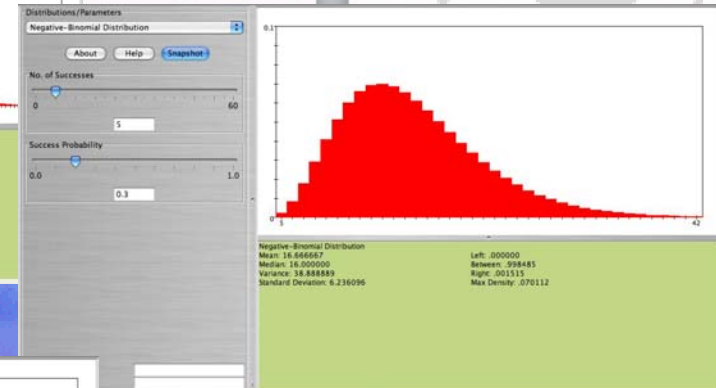

Distributions

FEATURES

- 45+ Distributions
- Graphs
- PDFs
- CDFs
- Inverse CDFs
- Moments