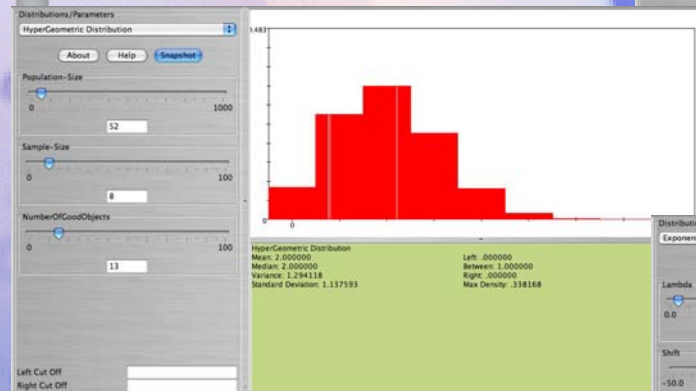

Distributions

FEATURES

- 45+ Distributions
- Graphs
- PDFs
- CDFs
- Inverse CDFs
- Moments