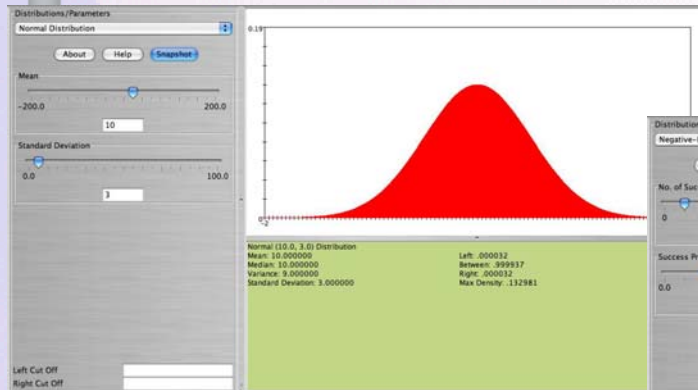

Distributions

FEATURES

- 45+ Distributions
- Graphs
- PDFs
- CDFs
- Inverse CDFs
- Moments