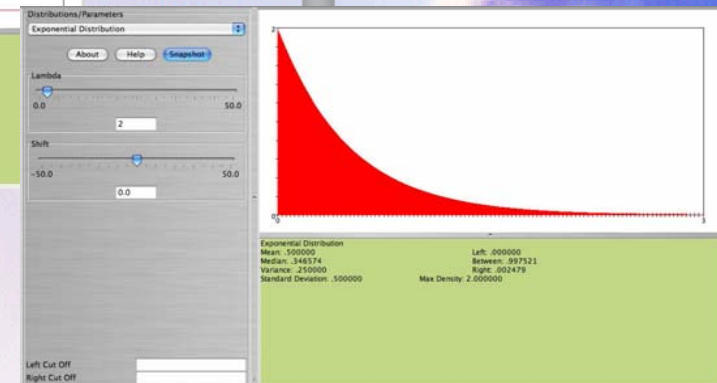

Distributions

FEATURES

- 45+ Distributions
- Graphs
- PDFs
- CDFs
- Inverse CDFs
- Moments